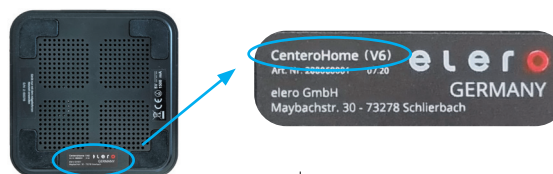

The hardware version of the Centro Home box can be seen on the type plate on the back of the box:

Only if the addition „(V6)“ is present in the designation „Centro Home“ on the type plate, all devices in this compatibility list can be integrated into the Centro Home NXT („V5 + V6“). If this addition is missing, the compatibility is limited to the devices marked with „V5“ are limited!

Note:

The functionality of connected devices may be limited.

www.elero.com

*1 bidirectional radio system

*2 Limited bidirectional radio system

*3 Manual/auto switchover only possible on the VarioTec-868

868* = elero ProLine 2 (bidirectional)